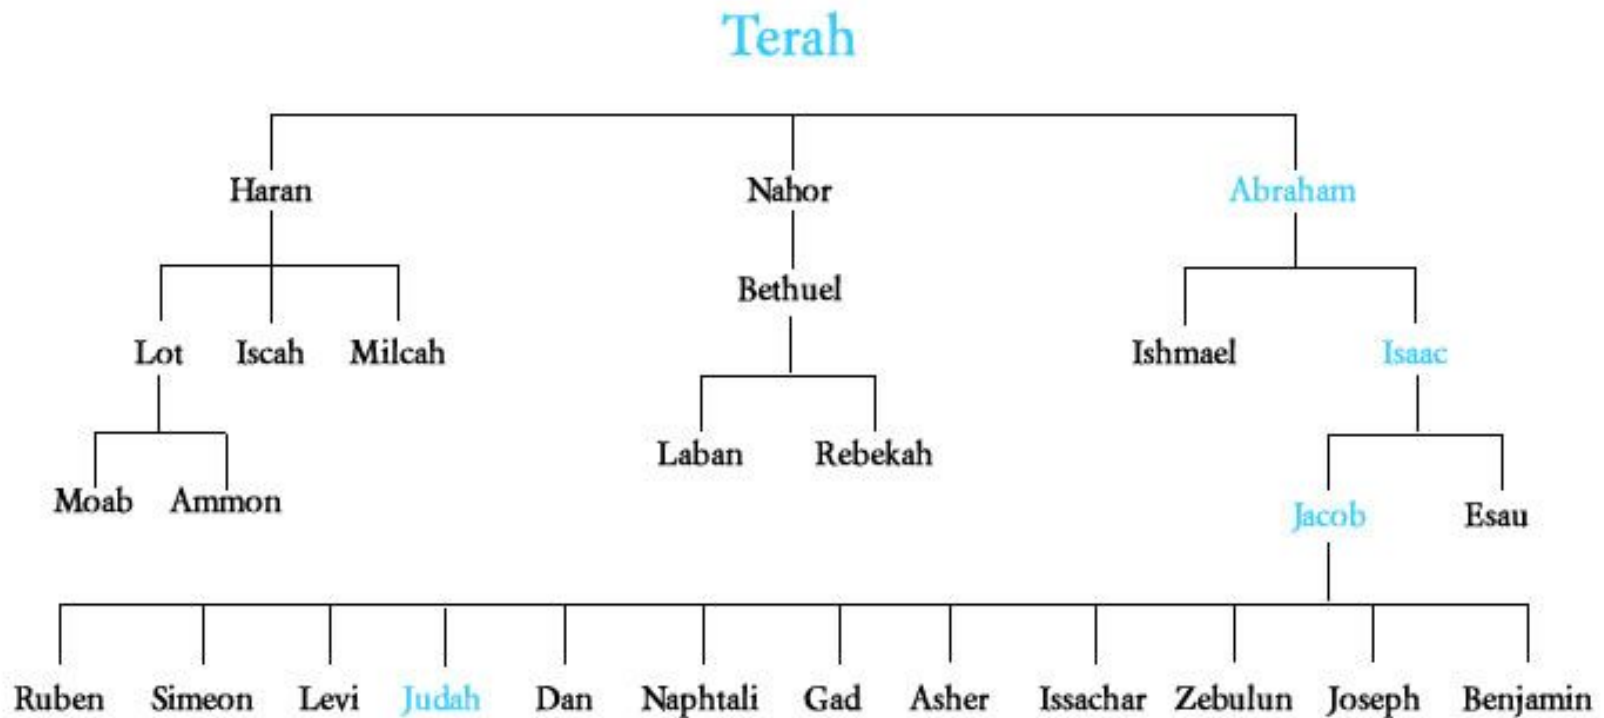

The Chosen Line in Genesis

This chart indicates the chosen line found in the Book of Genesis.
The names in blue are the lineage of the Messiah.