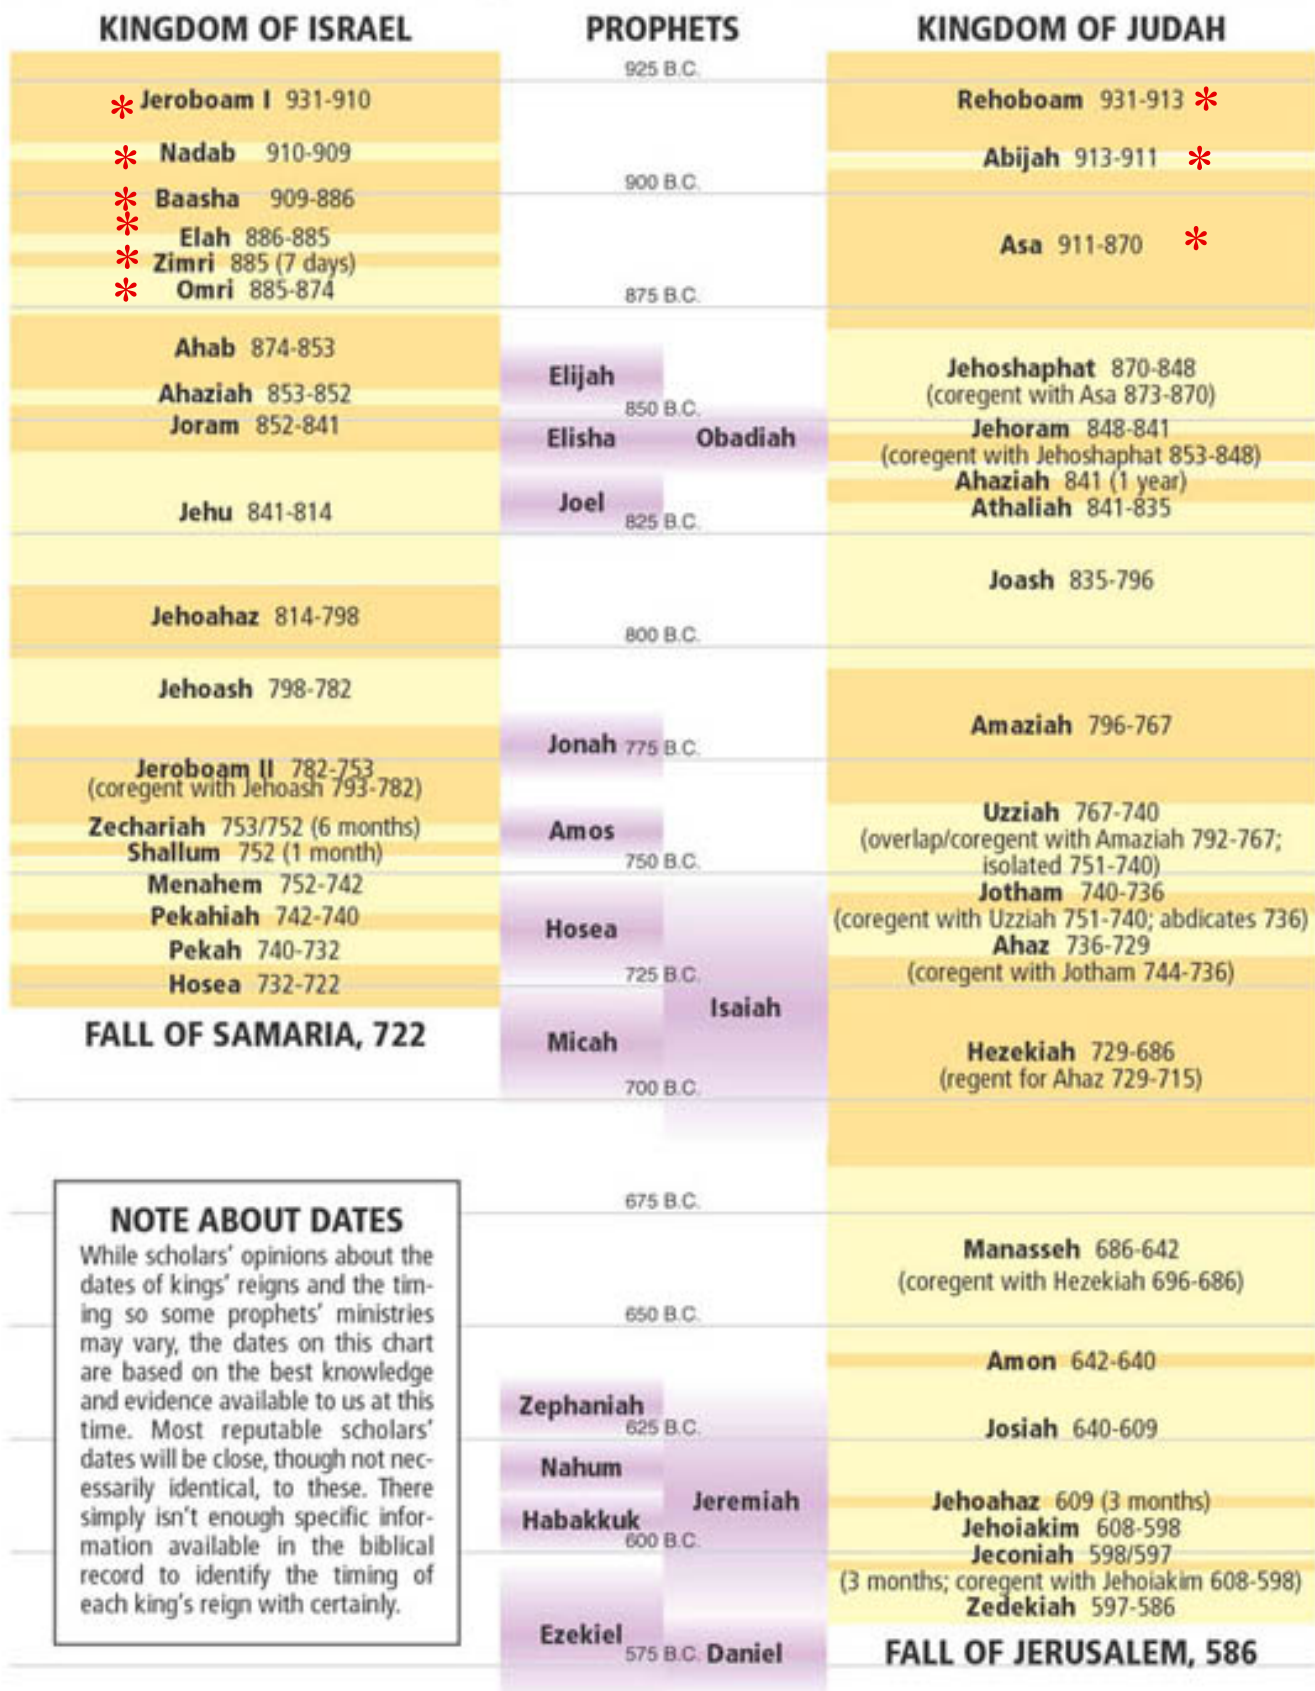

Rulers and Prophets of Israel and Judah

NOTE ABOUT DATES
 While scholars' opinions about the dates of kings' reigns and the timing so some prophets' ministries may vary, the dates on this chart are based on the best knowledge and evidence available to us at this time. Most reputable scholars' dates will be close, though not necessarily identical, to these. There simply isn't enough specific information available in the biblical record to identify the timing of each king's reign with certainty.