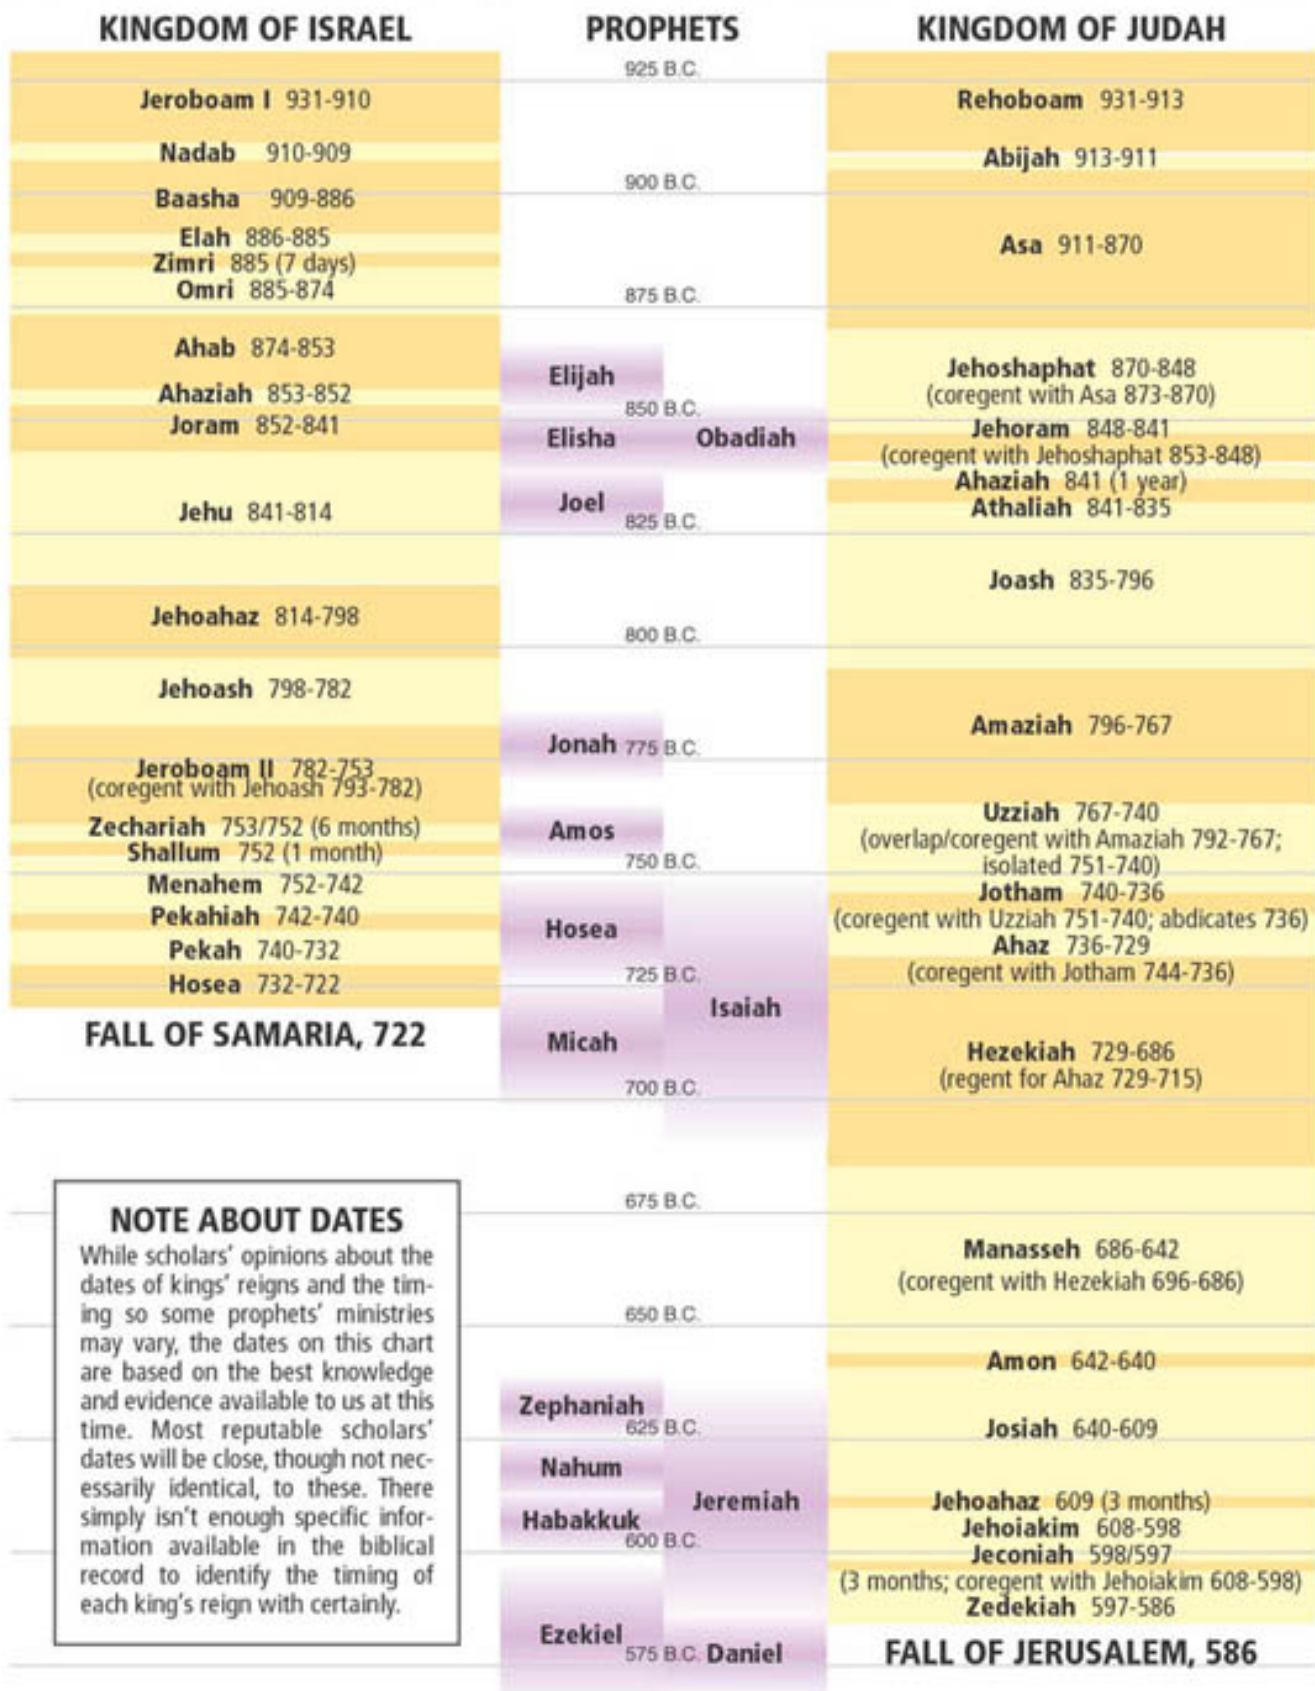

Rulers and Prophets of Israel and Judah

NOTE ABOUT DATES
 While scholars' opinions about the dates of kings' reigns and the timing so some prophets' ministries may vary, the dates on this chart are based on the best knowledge and evidence available to us at this time. Most reputable scholars' dates will be close, though not necessarily identical, to these. There simply isn't enough specific information available in the biblical record to identify the timing of each king's reign with certainty.